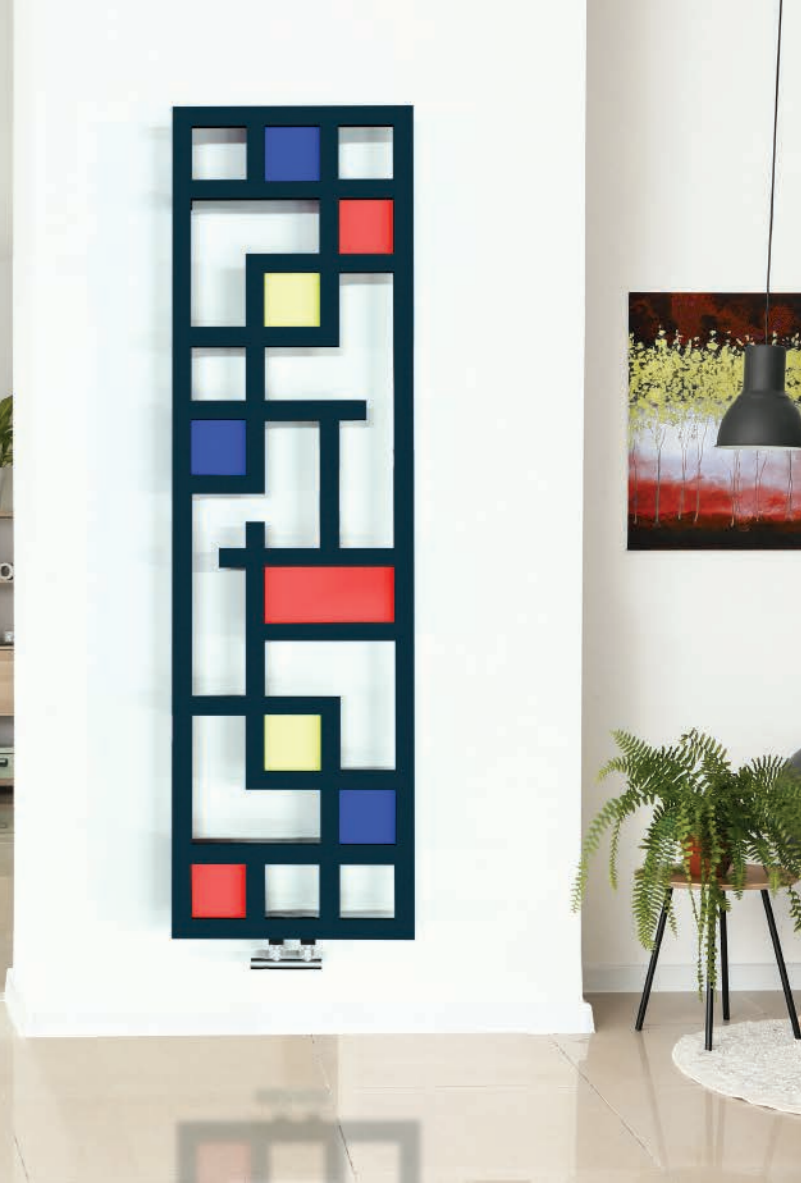

Maze Glass

A contemporary slender radiator which delivers elegance to any home. MAZE's distinctive labyrinth design adds flavor to a room while typical modern radiators essentially draw from it.

Un radiator cu un design contemporan ideal pentru orice casă. Cu un design rectangular, MAZE nu este nici pe departe un banal corp de încălzire.