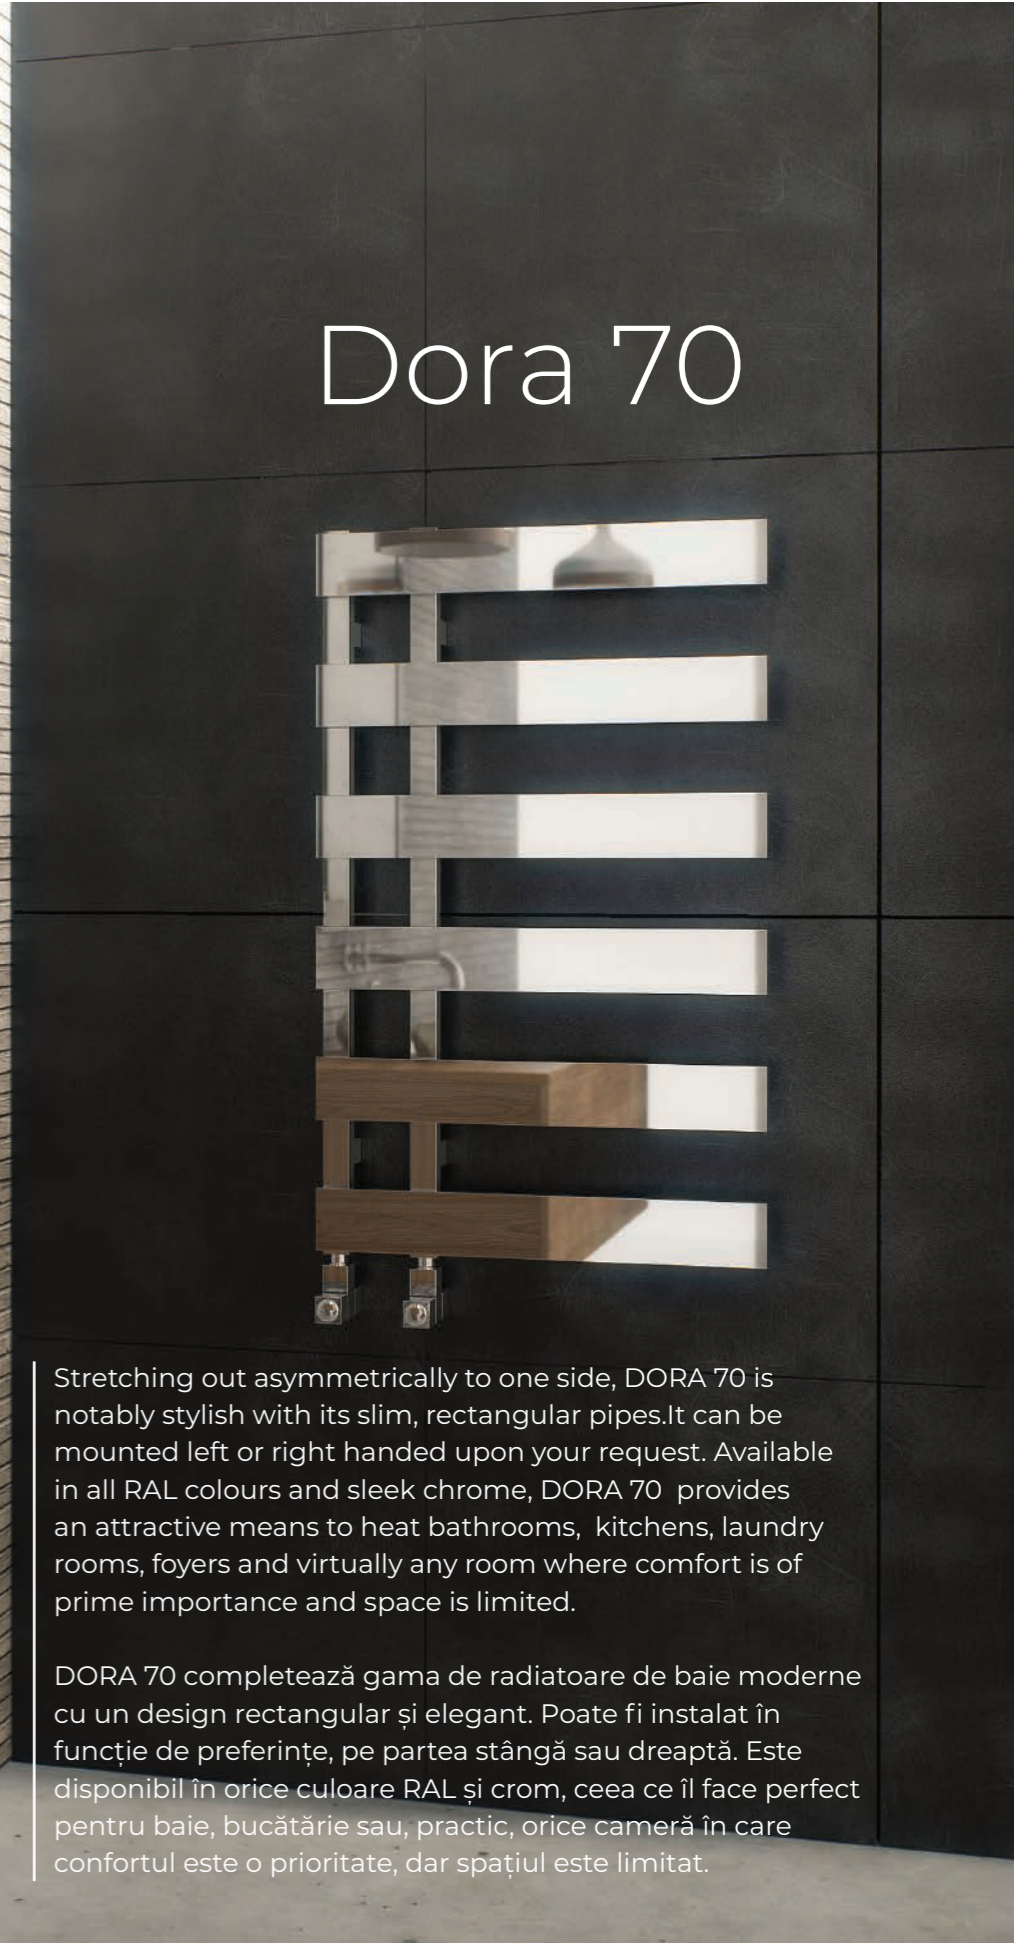

## Boka

BOKA puts a new twist on a classic ladder style towel rail with a simple design that allows for the easy hanging of towels. BOKA is efficient, available in RAL colours or chrome plated, just a perfect addition to any bathroom or kitchen.

## Break Q

BREAK Q is both stylish and functional with ample room for towels. Contemporary designed, BREAK Q is available in RAL colours and also in special colours such as textured black, white, beige or silver grey.

## Dora 70