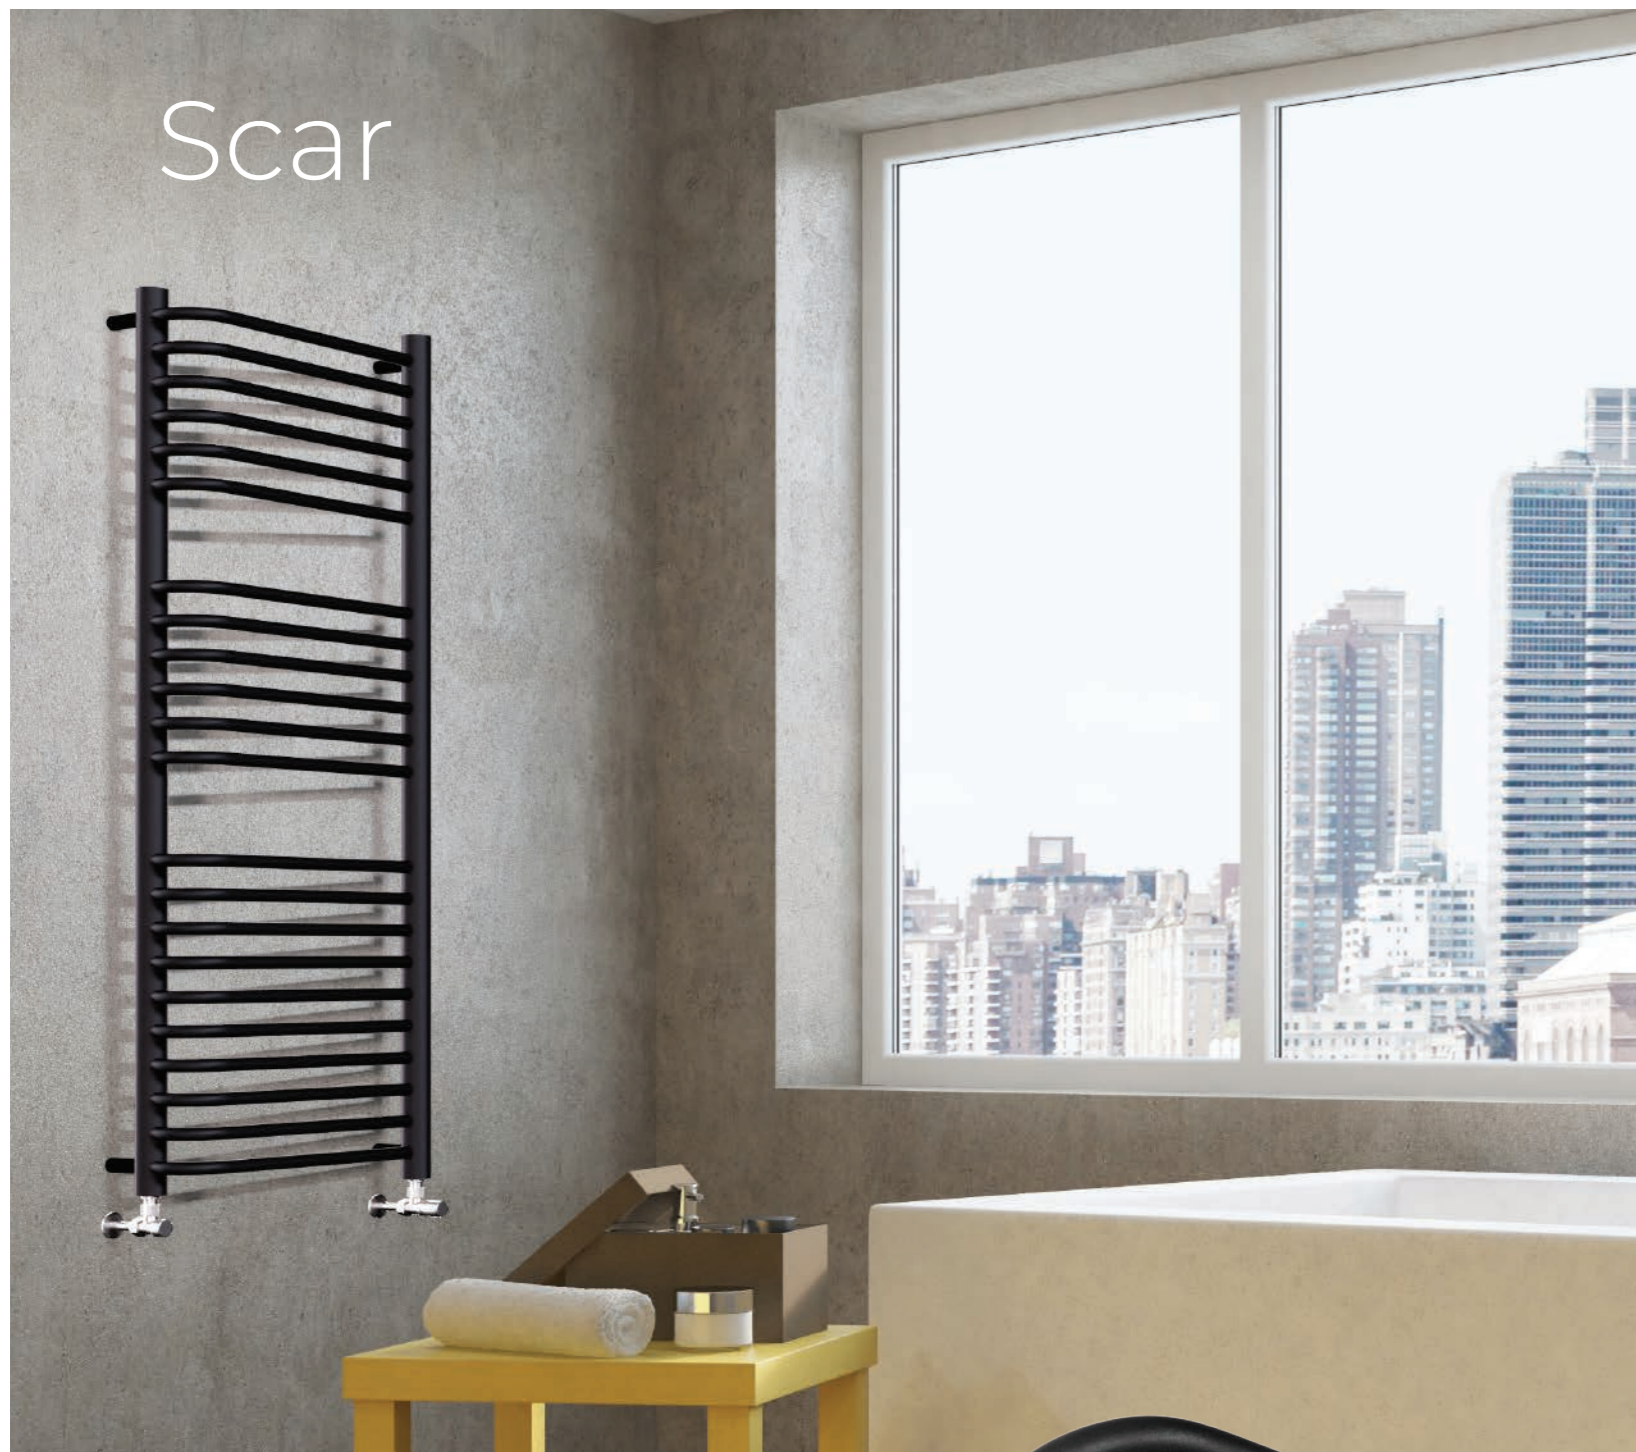

Scar

SCAR incorporates round tubes, curved one side, welded in different planes on the two collectors, creating an interesting but clean style. With good outputs, SCAR is available in all RAL colours.

SCAR are elementii rotunzi, curbați într-o singură parte și sudați în planuri diferite pe cei doi colectori verticali, creând un stil interesant dar simplu. Cu un randament termic bun, SCAR este disponibil în toate culorile RAL.