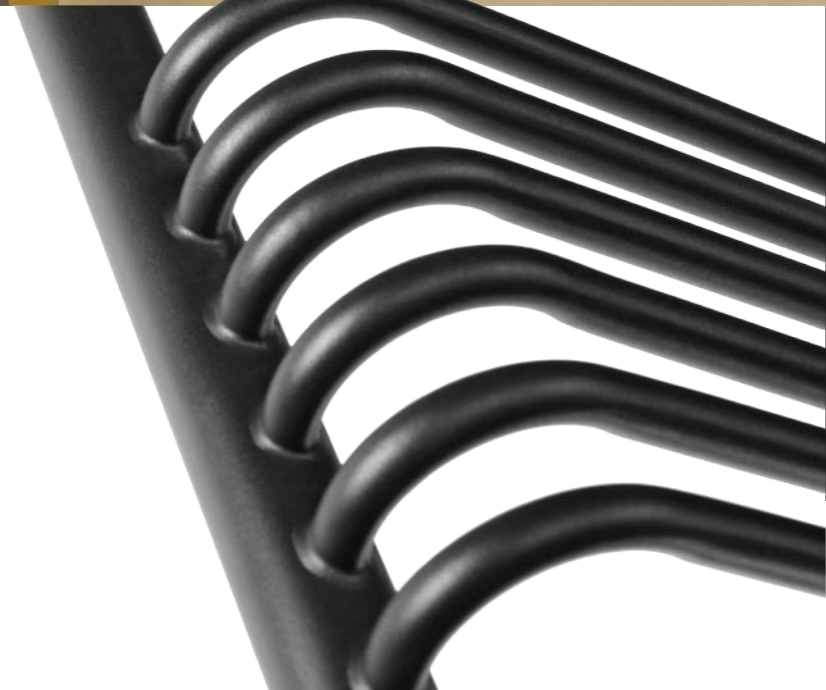

Scar

SCAR incorporates round tubes, curved one side, welded in different planes on the two collectors, creating an interesting but clean style. With good outputs, SCAR is available in all RAL colours.

SCAR are elementii rotunzi, curbați într-o singură parte și sudați în planuri diferite pe cei doi colectori verticali, creând un stil interesant dar simplu. Cu un randament termic bun, SCAR este disponibil în toate culorile RAL.

Sera

Modern styled towel rail with its contemporary look and feel, SERA is sure to compliment any modern room. Available in all finishes and also in electric version, SERA can suit any bathroom or kitchen, bringing that designer feel into your home.

Cu designul său modern, SERA completează perfect orice cameră. Disponibil în toate finisajele, SERA este perfect pentru orice bucătărie sau baie, adăugând un plus de stil în orice locuință.