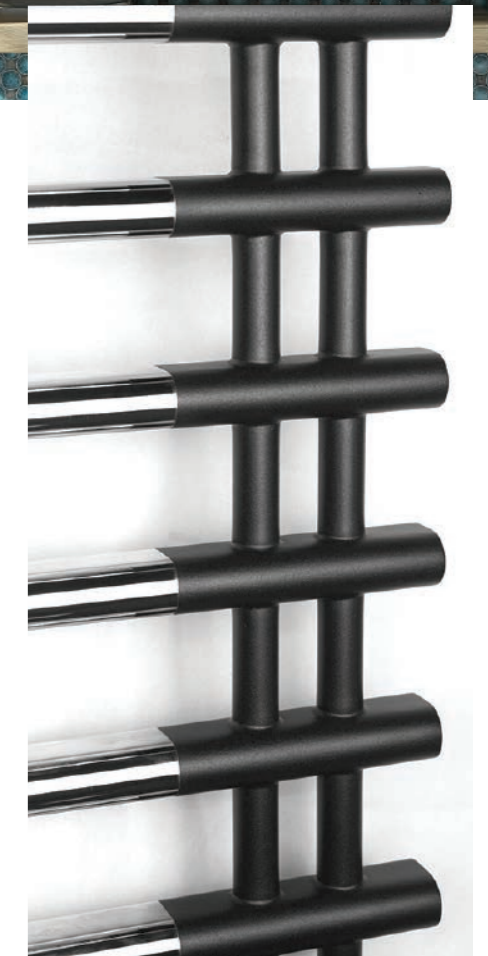

Linx

Fully reversible for left or right situations, LINX has a sleek, balanced design with its tubular elements arranged perpendicular to the vertical manifolds. LINX is an elegant towel warmer with tubes evenly spaced, designed for optimal positioning of towels. Available in all RAL colours or chrome.

Complet reversibil pentru montaj pe partea stângă sau pe partea dreaptă, LINX are un design elegant, echilibrat, cu elementii săi dispuși perpendicular pe colectori verticali. LINX este radiator deosebit, cu un design echilibrat al elementelor dispuși în mod egal, pentru o poziționare și încălzire optimă a prosoapelor. Disponibil în culori RAL sau crom.